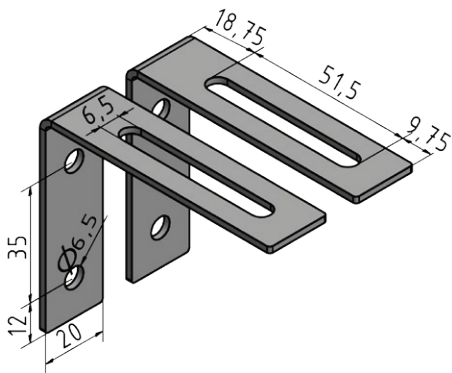

Load capacity: 15 kg
Dimensions (W x H x D): 59 x 87 x 131 mm
Order number: 900856 (black RAL 9005)

Wall mount 24180

Wall distance 105 mm, laterally swiveling with inclination up to 15°

Load capacity: 15 kg
Dimensions (W x H x D): 70 x 130 x 105 mm
Order number: 900854BLK (black RAL 9005)
900854W (white RAL 9010)

Wall mount 24471

Wall distance 110 mm, laterally swiveling with inclination up to 30°

Load capacity: 15 kg
Dimensions (W x H x D): 90 x 160 x 110 mm
Order number: 900851BLK (black RAL 9005)
900851W (white RAL 9010)

L-bracket wall mount-set

Discreet L-bracket set for extremely close mounting of the speaker to the wall. Side swivel with inclination up to 5°. The speakers housing plates are equipped with M6 inlet threads.
Incl. 2x M6x14 hexagon socket screws