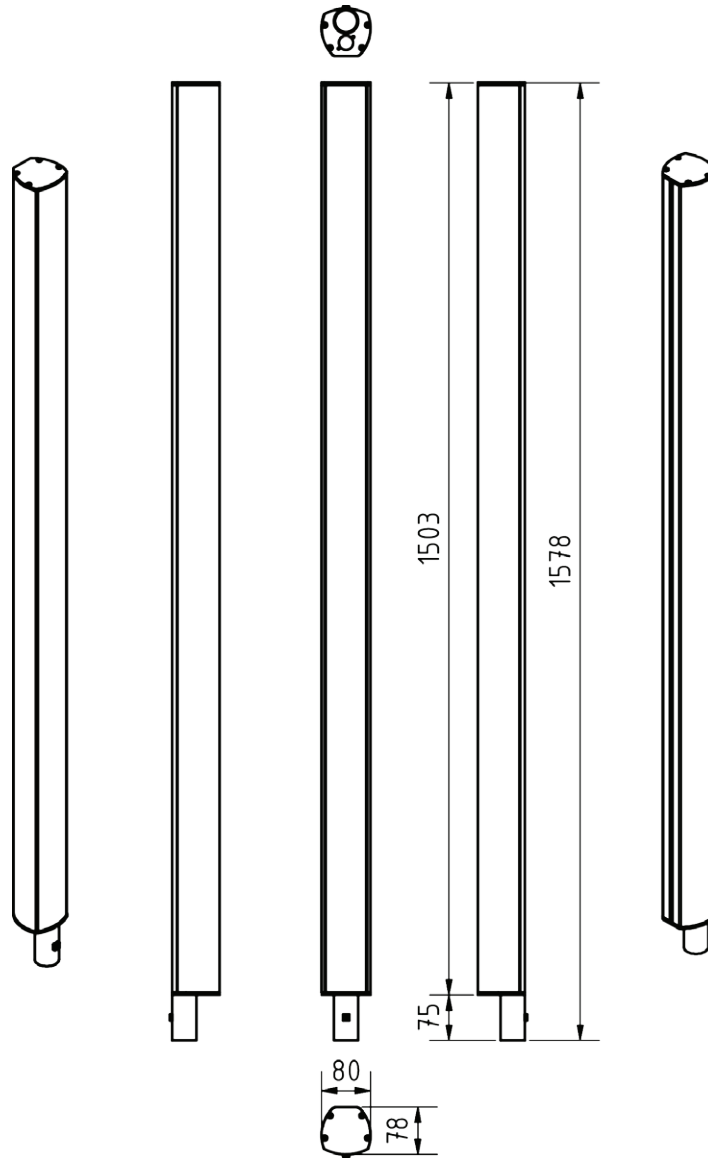

Model	hd ML24
Order number	60205
Acoustic design	LineSource
Transducers	24x 2" fullrange chassis
Impedance	6 Ω
Coverage (hor x ver)	100° x 10°
Frequency range (-6dB)	120 Hz - 20 kHz
Sensitivity (1W / 1m)	96 dB
Power Rating AES / Peak	600 / 840 W
SPLmax @ 10% THD	125 dB
Enclosure	powder-coated aluminum profile black, steel grille with acoustic foam, 1x Speakon NL4 + 35 mm flange on the bottom cover
Optional Accessories	Speakon NL4 (Art. 900109) Double case (Art. 950045) RAL color (Art. 1070) Special length, Weather resistant 100V-Transformer (Art. 1074)
Weight	8 kg
Dimensions (W x H x D)	80 x 1578 x 78 mm

hd ML24 datasheet

Dimensions [mm]

Impedance

Horizontal Isobars

Frequency response with DSP preset

Vertical Isobars

hd ML24 datasheet

Accessories

Load capacity: 15 kg
Dimensions (W x H x D): 70 x 130 x 105 mm
Order number: 900854BLK (black RAL 9005)
900854W (white RAL 9010)

Wall mount 24471

Wall distance 110 mm, laterally swiveling with inclination up to 30°

Incl. 2x M6x14 hexagon socket screws

Load capacity: 30 kg
Dimensions (W x H x D): 20 x 60 x 80 mm
Order number: 900106 (in RAL color of speaker)