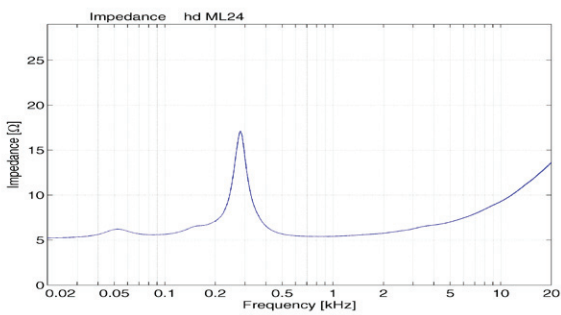

hd ML24 datasheet

Dimensions [mm]

Impedance

Horizontal Isobars

Frequency response with DSP preset

Vertical Isobars