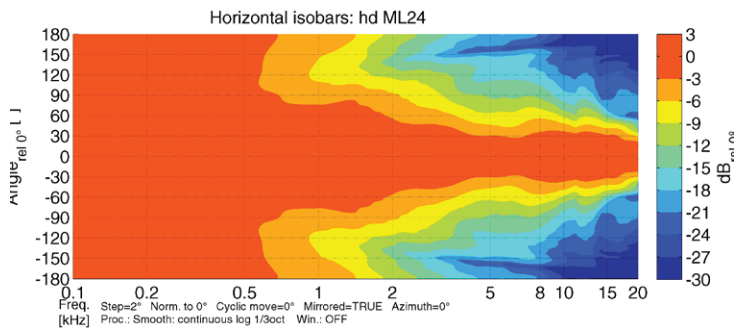

hd ML24 datasheet

Dimensions [mm]

Impedance

Horizontal Isobars

Frequency response with DSP preset

Vertical Isobars

hd ML24 datasheet

Accessories