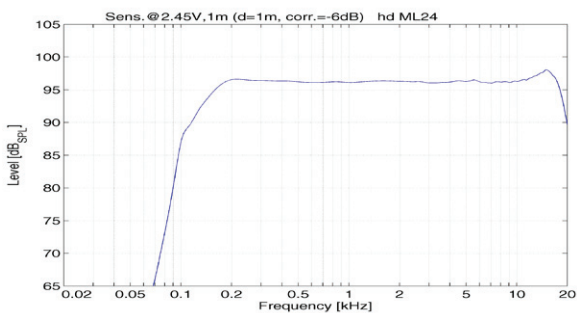

hd ML24 datasheet

Dimensions [mm]

Impedance

Horizontal Isobars

Frequency response with DSP preset

Vertical Isobars

hd ML24 datasheet

Accessories