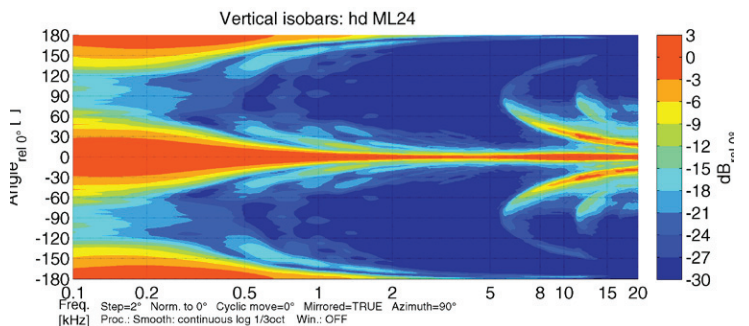

hd ML24 datasheet

Dimensions [mm]

Impedance

Horizontal Isobars

Frequency response with DSP preset

Vertical Isobars

hd ML24 datasheet

Accessories