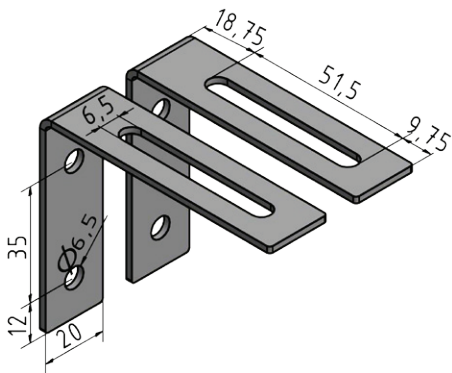

Tripod adapter 19780

Tripod adapter for tilting up to 30° on a 35 mm tripod

Load capacity: 15 kg
Dimensions (W x H x D): 59 x 87 x 131 mm
Order number: 900856 (black RAL 9005)

Wall mount 24180

Wall distance 105 mm, laterally swiveling with inclination up to 15°

Load capacity: 15 kg
Dimensions (W x H x D): 70 x 130 x 105 mm
Order number: 900854BLK (black RAL 9005)
900854W (white RAL 9010)

Wall mount 24471

Wall distance 110 mm, laterally swiveling with inclination up to 30°

Load capacity: 15 kg
Dimensions (W x H x D): 90 x 160 x 110 mm
Order number: 900851BLK (black RAL 9005)
900851W (white RAL 9010)

L-bracket wall mount-set

Discreet L-bracket set for extremely close mounting of the speaker to the wall. Side swivel with inclination up to 5°. The speakers housing plates are equipped with M6 inlet threads.