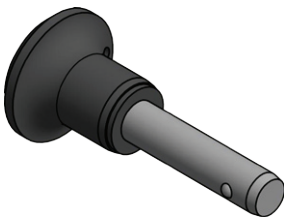

Features

- compact dimensions
- high efficiency, long throw range
- passive crossover for best economy
- Power handling 600 W / 2400 W (AES / Peak)
- coverage 90° x 15° or 120° x 15°
- linear sound
- big headroom thanks to 2x HF driver / module
- integrated 3-point FastRig rigging

hd UniFrame16

universal groundstack / flying frame for hd LSA12, hd HLS20, hd HLS24 and flyable subwoofers

Order number: 60805

hd LSA12P datasheet

Accessories

LSA-Front-Lock-Pin

self-locking ball lock pin with black mushroom type handle, $\varnothing 8 \times 15$ mm

Order number: 900304

LSA-Loadadapter-Pin

self-locking ball lock pin with black mushroom type handle, $\varnothing 10 \times 25$ mm

Order number: 900306

LSA-Rear-Lock-Pin

self-locking ball lock pin with black mushroom type handle, $\varnothing 10 \times 25$ mm