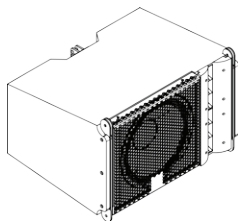

hd LSA12P datasheet

Accessories

Installation version

Elegant design for permanent installation without handles

Order number: 40082 (hd LSA12Pi 90° x 15°)
40083 (hd LSA12Pi 120° x 15°)