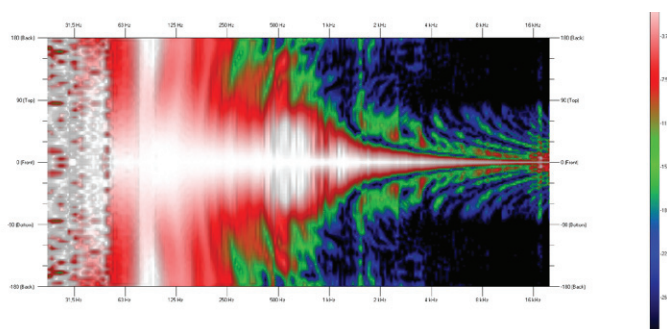

hd LSA12P datasheet

Dimensions [mm]

Impedance

Horizontal Isobars

Frequency response with DSP preset

Vertical Isobars

hd LSA12P datasheet

Accessories