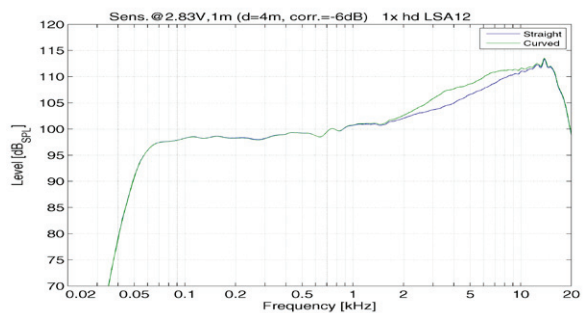

Features

- compact dimensions
- high efficiency, long throw range
- passive crossover for best economy
- Power handling 600 W / 2400 W (AES / Peak)
- coverage 90° x 15° or 120° x 15°
- linear sound
- big headroom thanks to 2x HF driver / module
- integrated 3-point FastRig rigging

hd LSA12P datasheet

Dimensions [mm]

Impedance

Horizontal Isobars

Frequency response with DSP preset

Vertical Isobars

hd LSA12P datasheet

Accessories