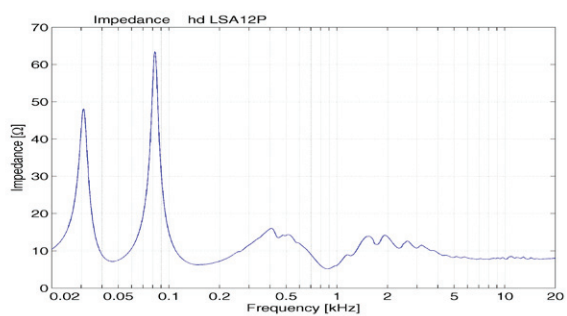

hd LSA12P datasheet

Dimensions [mm]

Impedance

Horizontal Isobars

Frequency response with DSP preset

Vertical Isobars