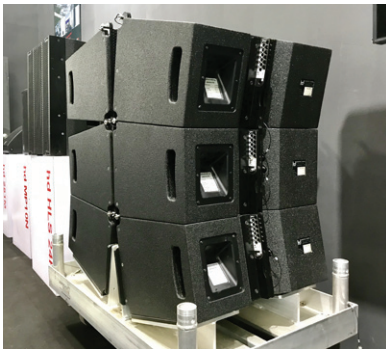

hd LSA12-Dolly

Touring Dolly for six hd LSA12 with 4x 100 mm wheels

Order number: 950095