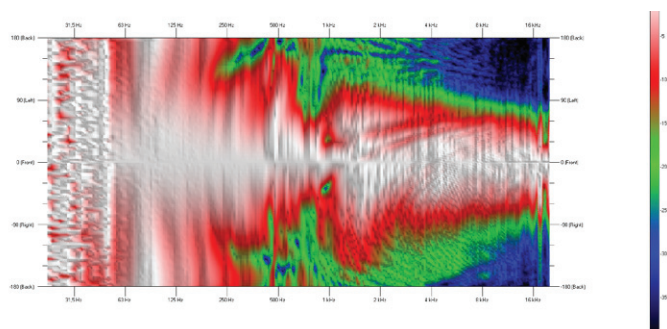

hd LSA12P datasheet

Dimensions [mm]

Impedance

Horizontal Isobars

Frequency response with DSP preset

Vertical Isobars

hd LSA12P datasheet

Accessories