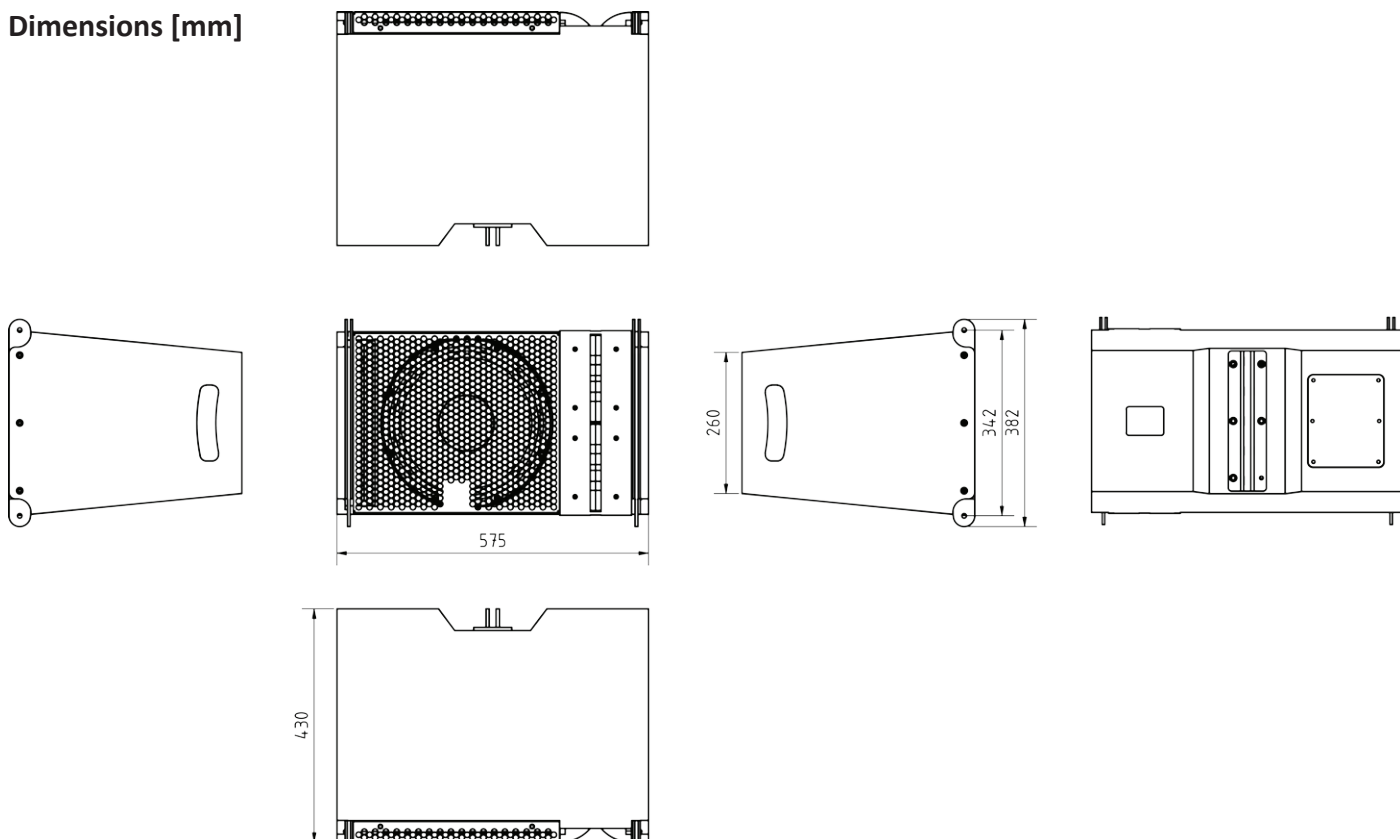

hd LSA12P

LineSourceArray

The **hd LSA12P** is an efficient line array module of the latest generation, which is equipped with a specially developed high-performance 12"N-woofer chassis and passive crossover. The HF segment consists of two 1.4" neodymium compression drivers with special polymer diaphragms coupled to wave formers to create a cylindrical wavefront. The built-in 3-point FastRig rigging allows you to adjust the vertical sound opening angle precisely in 1° increments from 0° to 11° for flown vertical arrays of up to 16 loudspeakers. All attachments and ball lock pins are firmly connected to the housing. Different horns of the high-frequency section allow symmetrical and asymmetrical horizontal beam angles for permanently installed applications, in order to precisely align the loudspeaker system with the surface to be sounded and to block out any disturbing reflections from walls or obstacles. An accurate prediction of the radiated sound field as well as calculation the optimum splay angles for the given setup is possible with EASE Focus. Operation takes place via Harmonic Design system amplifiers and guarantees outstanding performance.

Features

- compact dimensions
- high efficiency, long throw range
- passive crossover for best economy
- Power handling 600 W / 2400 W (AES / Peak)
- coverage 90° x 15° or 120° x 15°
- linear sound
- big headroom thanks to 2x HF driver / module
- integrated 3-point FastRig rigging

hd LSA12P datasheet

Dimensions [mm]

Impedance

Horizontal Isobars

Frequency response with DSP preset

Vertical Isobars

hd LSA12P datasheet

Accessories