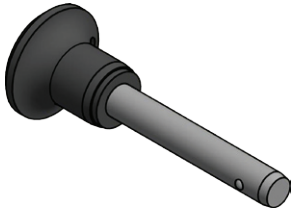

Features

- compact dimensions
- high efficiency, long throw range
- passive crossover for best economy
- Power handling 600 W / 2400 W (AES / Peak)
- coverage 90° x 15° or 120° x 15°
- linear sound
- big headroom thanks to 2x HF driver / module
- integrated 3-point FastRig rigging

hd UniFrame16

universal groundstack / flying frame for hd LSA12, hd HLS20, hd HLS24 and flyable subwoofers

Order number: 60805

hd LSA12P datasheet

Accessories

LSA-Front-Lock-Pin

self-locking ball lock pin with black mushroom type handle, $\varnothing 8 \times 15$ mm

Order number: 900304

LSA-Loadadapter-Pin

self-locking ball lock pin with black mushroom type handle, $\varnothing 10 \times 25$ mm

Order number: 900306

LSA-Rear-Lock-Pin

self-locking ball lock pin with black mushroom type handle, $\varnothing 10 \times 25$ mm