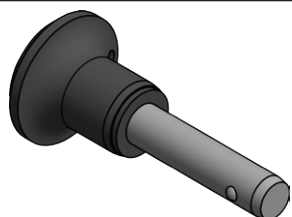

### LSA-Front-Lock-Pin

self-locking ball lock pin with black mushroom type handle,  $\varnothing 8 \times 15$  mm

Order number: 900304

### LSA-Loadadapter-Pin

self-locking ball lock pin with black mushroom type handle,  $\varnothing 10 \times 25$  mm

Order number: 900306