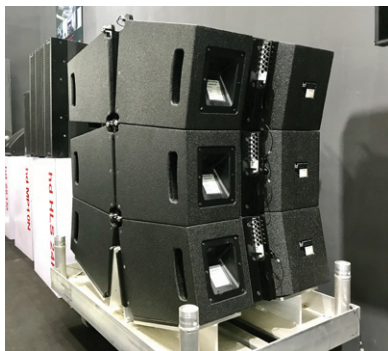

hd LSA12-Dolly

Touring Dolly for six hd LSA12 with 4x 100 mm wheels

Order number: 950095