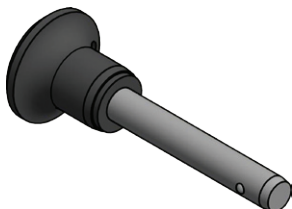

### LSA-Front-Lock-Pin

self-locking ball lock pin with black mushroom type handle,  $\varnothing 8 \times 15$  mm

Order number: 900304