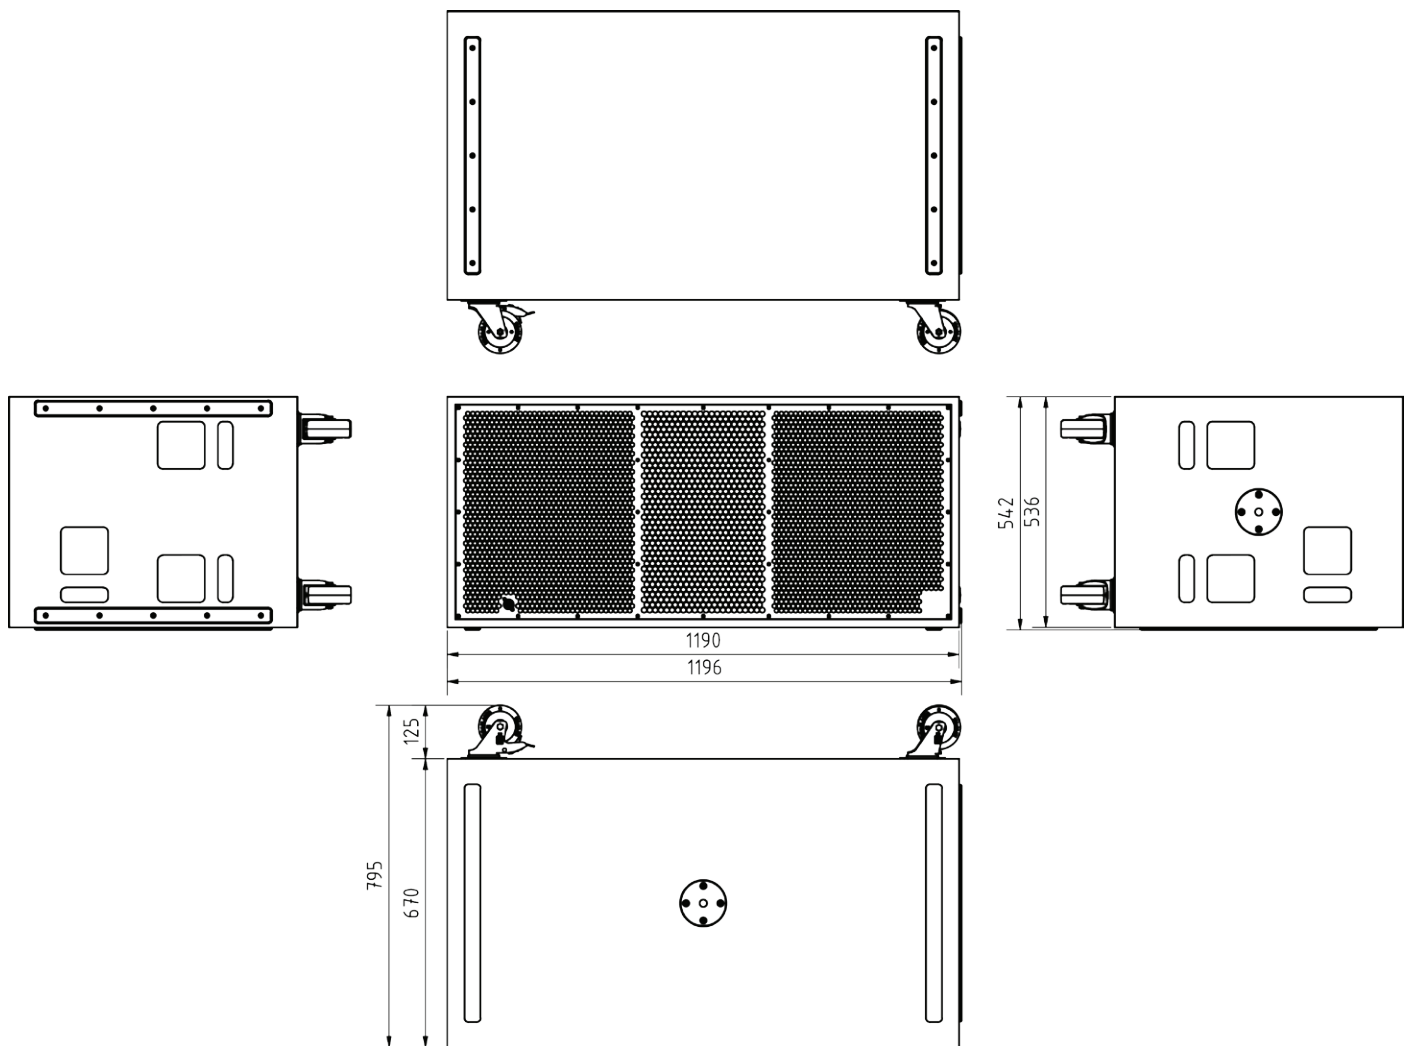

## Hybrid Subwoofer

The **hd Infra218** is a high-performance subwoofer for reproducing frequencies below 28 Hz. The short and exceptional power reserves with minimal distortion make the hd Infra218 a modern and flexible tool for touring and installation applications where extreme sound pressure in the lowest Frequency band and maximum control over the radiation behavior is required. The optimally tuned, horn-shaped multiplex enclosure with bass reflex tuning accommodates two special 18" N high-performance chassis with a linear stroke of 30 mm and a load capacity of 14.4 kW. A large, flow-optimized center reflex port allows excellent air excitation with minimal turbulence and distortion. Thanks to its long range, high efficiency and passive directivity, the hd Infra218 can be optimally integrated into LineArray applications. Two M20 threads allow horizontal and vertical operation with distance bar. A Speakon NL4 turning socket in the protective grid in the front allows cardioid configurations without an interchangeable cable.

### Features

- 18" neodymium high-performance speakers
- extremely high efficiency for SPL up to 149 dB
- passive directivity for stacks of 3 units
- robust enclosure with polyurethane coating
- Speakon turning socket on the front
- stand-alone or cardioid subwoofer array
- extended frequency response down to 28 Hz
- hd SilentWheels set available

## Dimensions [mm]